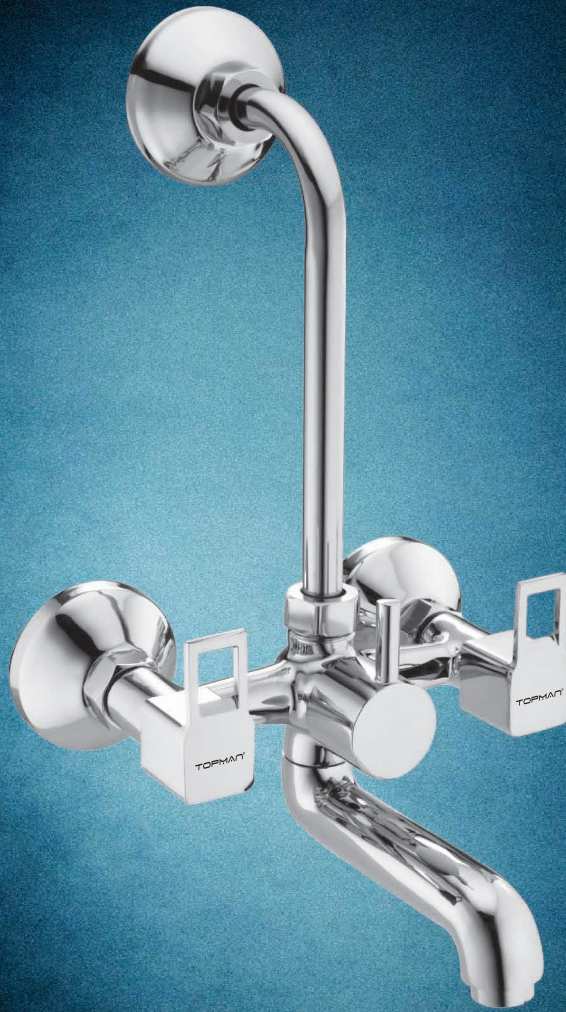

CUBIX

Collection

- comfort zone
- easy to clean
- gentle flow
- low maintenance
- suitable for hot & cold water
- electroplating

2 in 1 Wall Mixer Without L-Bend
MRP. 2750