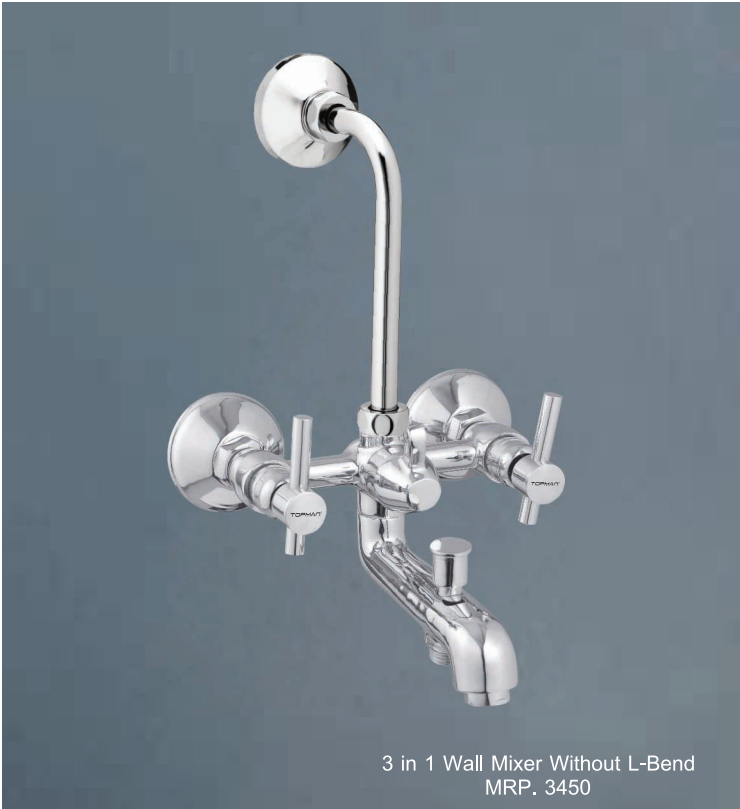

# TARIM

Collection

-  comfort zone
-  easy to clean
-  gentle flow
-  low maintenance
-  suitable for hot & cold water
-  electroplating

Center Hole Basin Mixer  
MRP. 1950

Bib Cock  
MRP. 650

3 in 1 Wall Mixer Without L-Bend  
MRP. 3450

Long Body  
MRP. 725

Pillar Cock  
MRP. 725

Long Pillar Cock  
MRP. 1975

Angle Cock  
MRP. 575

Concealed Stop Cock  
MRP. 875

2 in 1 Bib Cock  
MRP. 1065

2 in 1 Angle Cock  
MRP. 1045

Nozzle Bib Cock  
MRP. 725