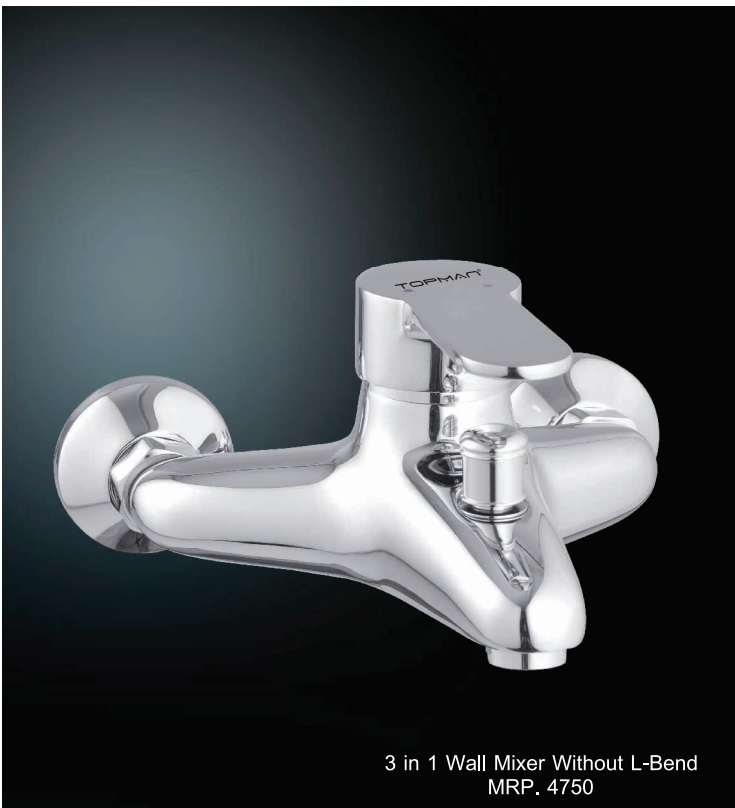

HEALTH FAUCETS  
32

FLUSH COCK  
33

DIVERTER  
34

SPOUTS  
34

# FUSION

Collection

Basin Mixer Short Boy  
MRP. 3400

Bib Cock  
MRP. 565

Long Body  
MRP. 610

3 in 1 Wall Mixer Without L-Bend  
MRP. 4750

Pillar Cock  
MRP. 645

2 in 1 Bib Cock  
MRP. 900